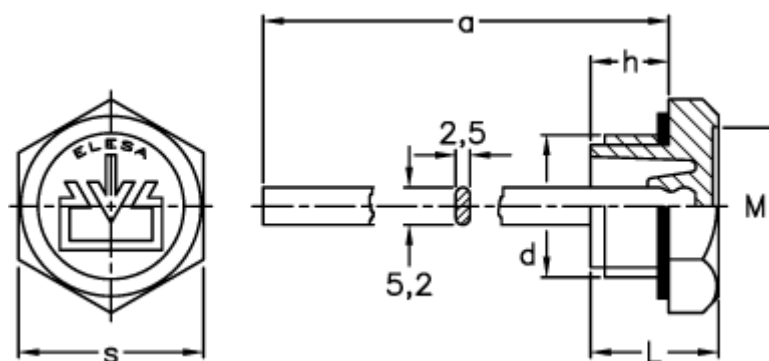

Data Sheet

Article number: 2311059537

Description: E+G Oil fill plug, w/breather hole
TCD.1/2+a, black

Measures

a	= 195
d	= G 1/2
h	= 11
L	= 18
M	= 20.5
s	= 26
Tightening torque N m = 8 til 10	